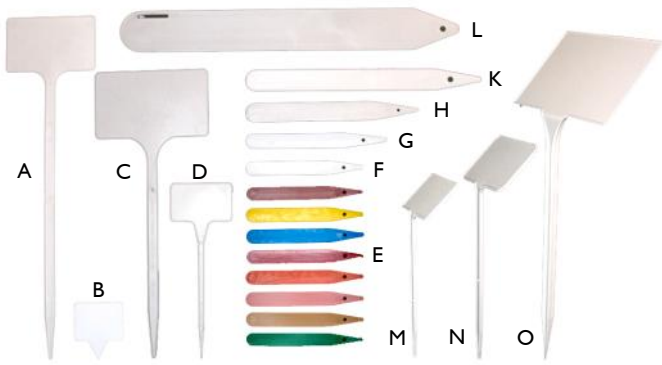

White plastic labels in various sizes and styles, and coloured 10cm pot labels, for all kinds of uses in the garden and greenhouse - for labelling seed trays, pots, individual plants, vegetable rows in the kitchen garden.

Pot Labels	Pack size	50	100	1000 (approx)	
Economy Labels (F) Length 10cm, 1.2cm wide		N/A	£1.85	£14.40	
Coloured Pot Labels (E) Length 10cm, 1.2cm wide <i>Available in red, blue, green, yellow, pink, brown, grey, orange, purple, beige, or mixed packs</i>		N/A	£2.05	£15.40	
12.5cm Pot Labels (G) Length 12.5cm, 1.3cm wide		£1.45	£2.25	£18.50	
15cm Pot Labels (H) Length 15cm, 1.7cm wide		£1.75	£3.30	£28.65	
Large Pot Labels	Pack size	10	25	50	500
Jumbo Labels (K) Length 20cm, 1.9cm wide		N/A	£2.50	£4.10	£35.75
Label Stakes (L) Length 30cm, 3.7cm wide		£5.45	£12.30	N/A	N/A

T - Labels	Pack size	25	50	500
T- Labels (D) Height 13.5cm, 5.5 x 3.5cm writing area		£2.25	£3.70	£33.60
Tray Labels (B) Height 6cm, 5 x 4cm writing area		£1.85	£3.10	£27.65

Bed Labels	Pack size	10	25	100
Wide Labels (C) Height 25cm, 10 x 6cm writing area		£3.20	£6.65	£23.85
Tall Labels (A) Height 29.5cm, 7 x 5cm writing area		£4.10	£8.60	£31.90

Angled-Head Labels	Pack size	10	25	100
Small Angled-Head Labels (M) Height 16cm, 6 x 3.6cm writing area		£3.70	£7.60	£27.45
Medium Angled-Head Labels (N) Height 18cm, 8 x 5cm writing area <i>Also available in green</i>		£4.50	£9.20	£33.35
Short Stem Angled-Head Labels (O) Height 27cm, 13 x 8cm writing area		£6.35	£13.20	£47.40
Angled-Head Labels Height 38cm, 10 x 6cm writing area		£7.10	£14.75	£52.80