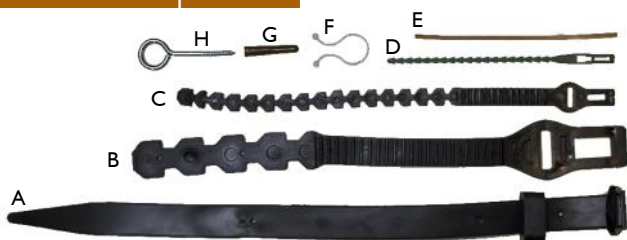

Ties & Clips

Plant and tree ties, self-gripping Velcro ties, twist locks and biodegradable twist ties for securing plant stems to supports, and vine eyes for fixing to walls or fence posts to support training wires.

<i>Twist Locks (F)</i>	Pack size	50	250	1000
7.3mm (diameter clip fits round)		£1.45	£6.55	£21.50
14mm (diameter clip fits round)		£2.45	£11.05	£36.45
19mm (diameter clip fits round)		£3.40	£15.35	£50.45

<i>Wall Fixings</i>	Pack size	10	30
Vine Eyes (H) Zinc plated rigid screw eyes, 7.5cm long		£2.25	£4.85
Wall Plugs (G) Suitable for use with vine eyes. Use 7mm drill.		£0.35	£0.65

<i>Tree Ties</i>	Each	1-24	25-99	100+
Narrow Rubber Tree Ties (C) 30cm long, 1.2cm wide	£0.33	£0.29	£0.25	
Rubber Tree Ties (B) 38cm long, 2cm wide	£0.55	£0.43	£0.38	
Buckle Tree Ties (A) 45cm long, 2.5cm wide, with spacer	£0.80	£0.70	£0.64	

<i>Velcro Ties</i>	Each	1-5	6+
Velcro Plant Tie - 9.14m (30ft) long, 1cm wide, green	£2.60	£2.45	
Velcro Tree Tie - 5.19 (18ft) long, 5cm wide, green	£5.20	£4.85	

<i>Kraft Paper Twist Ties (E)</i>	Packs of 1000	1-4	5+
100mm long - paper covered wire ties	£3.10	£2.75	
150mm long - paper covered wire ties	£3.85	£3.45	

<i>Polyties (D)</i>	Pack size	100	250	1000
17cm long Available in green or black		£2.75	£6.45	£22.90

Other Products

See our website for our full range of products, including floristry supplies, dried cones and pods, festive supplies, card labels, markers, twines, and labelling and display items.

www.TheEssentialsCompany.co.uk

Ordering

Postage & Packing £4.00 per order

You may order in any of the following ways, for your convenience:

- online at www.TheEssentialsCompany.co.uk
- by phoning us on 01379 608899
- by post - please send your order to the address opposite

The Essentials Company,
Springfields, Station Road
Pulham St Mary, Diss, Norfolk IP21 4QQ
Tel/Fax: 01379 608899
Email: info@theessentialscompany.co.uk

This catalogue cancels all previous editions. We reserve the right to change prices if necessary.

All prices include VAT @ 20%

ALL YOU NEED IN ONE PLACE

www.TheEssentialsCompany.co.uk