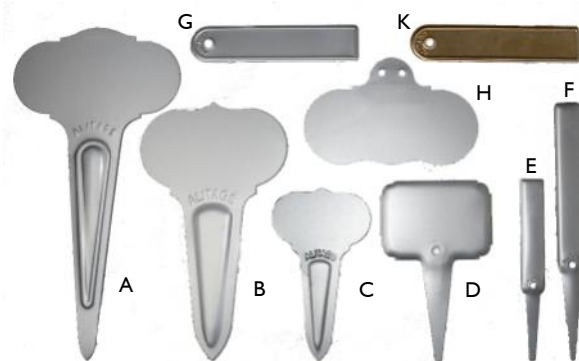

Metal Labels

Traditional etched anodised aluminium labels, for long term durable labelling. Ideal for unobtrusive labelling in the garden and in pots.

Use HB pencil, a permanent black paint marker, or engrave with a diamond engraving tool.

The thin copper tags can be embossed using an old biro.

<i>Stick-In Labels</i>	Pack size	25	50	100
10cm Pot Labels (E) 10.4cm long, 1.3cm wide		£7.45	£14.25	£26.50
15cm Pot Labels (F) 15cm long, 1.6cm wide		£9.65	£18.40	£34.30
T- Labels (D) Height 10.4cm, 6.5cm x 4.5cm writing area		£15.40	£29.40	£54.70
<i>Ogee Shaped Labels</i>	Pack size	10	25	50
Ogee Shaped Labels (C) 10cm high, with 5.7 x 3.5cm writing area		£6.10	£14.55	£27.00
Large Ogee Shaped Labels (B) 15cm high, with 8.7 x 4.5cm writing area		£10.20	£24.30	£45.20
<i>Hanging Labels</i>	Pack size	10	25	50
Hanging Tags (G) 10cm long x 2cm wide		£5.65	£13.50	£25.00
Victorian Hanging Labels (H) Overall size 10.2cm across by 6.3cm high		£7.80	£18.60	£34.60

<i>Edwardian Stem Labels</i>	Pack size	5	10	25
Edwardian Stem Labels (A) 19.5cm high with 10 x 4.5cm writing area		£9.40	£17.95	£41.75
<i>Copper Hanging Labels</i>	Pack size	25	100	
Copper Hanging Tags (K) 10cm long x 2cm wide (thin copper for embossing)		£16.50	£63.20	