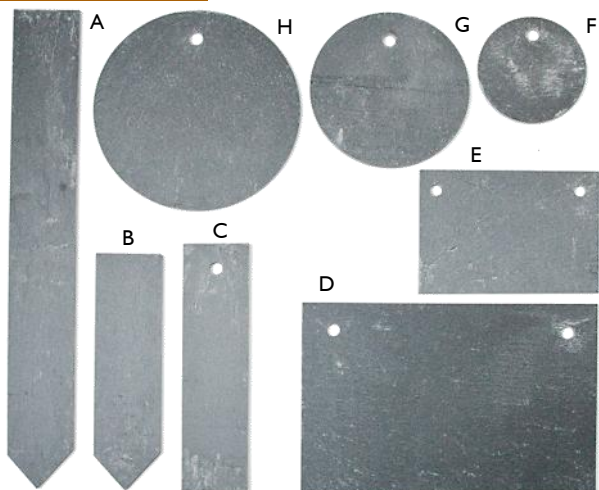

Metal Labels

Traditional etched anodised aluminium labels, for long term durable labelling. Ideal for unobtrusive labelling in the garden and in pots.

Use HB pencil, a permanent black paint marker, or engrave with a diamond engraving tool.

The thin copper tags can be embossed using an old biro.

<i>Stick-In Labels</i>	Pack size	25	50	100
10cm Pot Labels (E) 10.4cm long, 1.3cm wide		£7.45	£14.25	£26.50
15cm Pot Labels (F) 15cm long, 1.6cm wide		£9.65	£18.40	£34.30
T- Labels (D) Height 10.4cm, 6.5cm x 4.5cm writing area		£15.40	£29.40	£54.70
<i>Ogee Shaped Labels</i>	Pack size	10	25	50
Ogee Shaped Labels (C) 10cm high, with 5.7 x 3.5cm writing area		£6.10	£14.55	£27.00
Large Ogee Shaped Labels (B) 15cm high, with 8.7 x 4.5cm writing area		£10.20	£24.30	£45.20
<i>Hanging Labels</i>	Pack size	10	25	50
Hanging Tags (G) 10cm long x 2cm wide		£5.65	£13.50	£25.00
Victorian Hanging Labels (H) Overall size 10.2cm across by 6.3cm high		£7.80	£18.60	£34.60

<i>Edwardian Stem Labels</i>	Pack size	5	10	25
Edwardian Stem Labels (A) 19.5cm high with 10 x 4.5cm writing area		£9.40	£17.95	£41.75
<i>Copper Hanging Labels</i>	Pack size	25	100	
Copper Hanging Tags (K) 10cm long x 2cm wide (thin copper for embossing)		£16.50	£63.20	

Slate Labels

<i>Slate Stick Labels</i>	Pack size	5	10	25
Pot Labels (B) Length 10cm, 2.5cm wide, pointed tip		£4.50	£8.75	£19.80
Stick Labels (A) Length 20cm, 2.6cm wide, pointed tip		£11.00	£20.80	£48.30
<i>Slate Tags</i>	Pack size	5	10	25
Tags (C) Length 10cm, 2.5cm wide, single hole		£4.50	£8.75	£19.80