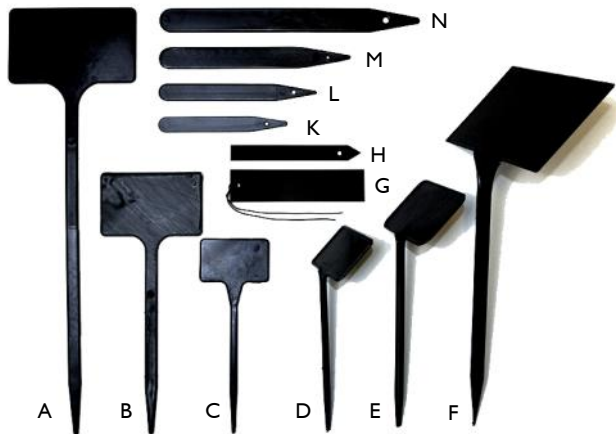

Black Labels

Black plastic labels in various sizes and styles for all kinds of uses in the garden and greenhouse - smart unobtrusive labelling for pots and garden plants. Use a white paint marker for writing.

Scratch-on labels are written on using the sharp scriber.

Black Pot Labels	Pack size	50	100	1000 (approx)
10cm Pot Labels (K) Length 10cm, 1.2cm wide		N/A	£2.05	£15.40
12.5cm Pot Labels (L) Length 12.5cm, 1.3cm wide		£1.65	£2.60	£19.50
15cm Pot Labels (M) Length 15cm, 1.7cm wide		£1.85	£3.60	£30.20
Large Pot Labels	Pack size	25	50	500
Jumbo Labels (N) Length 20cm, 1.9cm wide		£2.50	£4.10	£35.75
Black T - Labels	Pack size	25	50	500
T- Labels (C) Height 13.5cm, 5.5 x 3.5cm writing area		£2.25	£3.70	£33.60

Black Bed Labels	Pack size	10	25	100
Large T - Labels (B) Height 20cm, 8 x 5cm writing area		£2.35	£4.90	£17.50
Tall T - Labels (A) Height 33cm, 9 x 6cm writing area		£4.70	£9.75	£35.10

Black Angled-Head Labels	Pack size	10	25	100
Small Angled-Head Labels (D) Height 16cm, 6 x 3.6cm writing area		£3.70	£7.60	£27.45
Medium Angled-Head Labels (E) Height 18cm, 8 x 5cm writing area		£4.50	£9.20	£33.35
Short Stem Angled-Head Labels (F) Height 27cm, 13 x 8cm writing area		£6.35	£13.20	£47.40
Angled-Head Labels Height 38cm, 10 x 6cm writing area		£7.10	£14.75	£52.80

Black Scratch-On Labels	Pack size	25	50	100
Scratch-on Pot Label (H) Length 10cm, 1.2cm wide		N/A	£4.15	£7.30
Scratch-on Tie-on Label (G) Length 10cm, 2.5cm wide, with green wire		£6.00	£11.20	N/A

Scriber
A sharp metal point on a plastic handle £0.30 each