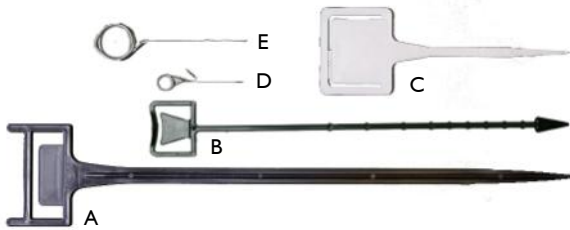

Label Holders

Card holders and label pins for holding price or name cards for identification, pricing or displays.

<i>Label Pins</i>	Pack size	25	50	100
Small Label Pins (D) 5.5cm long, 0.8cm diameter ring		£1.25	£2.15	£3.90
Large Label Pins (E) 9.5cm long, 2cm diameter ring		£5.95	£10.45	£18.20
<i>Label Card Holders</i>	Pack size	10	25	100
Short Card Holders (C) 15cm tall, 5 x 4cm head size, white plastic		N/A	£2.25	£7.50
Lightweight Card Holders (B) 23cm tall, green plastic		N/A	£1.50	£5.00
Label Card Holders (A) 35cm tall, black plastic		£7.70	£17.40	£62.65

Markers

<i>Staedtler Label Markers</i>	Each	1-2	3-11	12+
Superfine - black		£2.30	£2.15	£2.00
Fine - black		£1.90	£1.80	£1.65
Medium- black		£1.90	£1.80	£1.65
<i>Artline Garden Markers</i>	Each	1-2	3-11	12+
Garden Marker, 0.8mm tip - black		£2.15	£2.05	£1.80
<i>Artline Permanent Markers</i>	Each	1-2	3-11	12+
Artline 725, 0.4mm tip - black		£2.25	£2.10	£1.90
Artline 70, 1.5mm bullet tip - black		£2.25	£2.10	£1.90
<i>Artline Freezer Marker</i>	Each	1-2	3-11	12+
Freezer Marker, 1mm tip - black		£2.75	£2.60	£2.30

<i>Artline Paint Markers</i>	Each	1-2	3-11	12+
Artline 444XF - 0.8mm tip <i>Available in black or white</i>		£4.00	£3.90	£3.60
Artline 440XF - 1.2mm tip <i>Available in black or white</i>		£4.00	£3.90	£3.60
Artline 400XF - 2.3mm tip <i>Available in black or white</i>		£4.00	£3.90	£3.60
Artline 990XF - 1.2mm tip <i>Available in metallic gold or silver</i>		£4.00	£3.90	£3.60
<i>Artline MultiPen</i>	Each	1-2	3-11	12+
MultiPen - 1mm bullet tip <i>Available in black, white, blue, red, yellow</i>		£1.10	£1.00	£0.90
MultiPen, - 3mm chisel tip <i>Available in black, white, blue, red, yellow</i>		£1.10	£1.00	£0.90
<i>Tungsten Engraver</i>	Each	1-2	3+	
Tungsten Carbide tip		£4.10	£3.95	
<i>Staedtler Pencils</i>	Each	1-2	3-11	12+
Pencil 2B or HB		£0.70	£0.65	£0.60